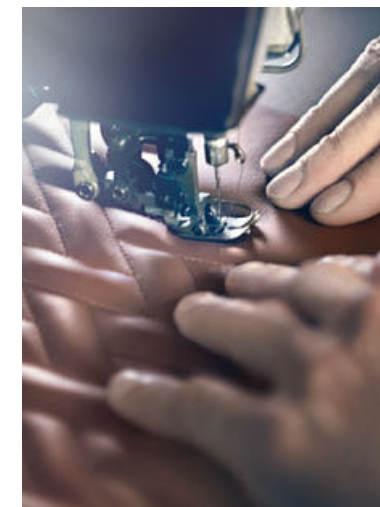

SET THE HIGHEST STANDARDS FOR YOURSELF.

For those who want to make every journey a unique experience, we have developed products that embody a special experience at all levels of perception, in design and craftsmanship of carefully selected high-quality materials with outstanding and lasting functionality.

This applies to Original BMW Accessories as well as to our Premium BMW Service, which accompanies you on all roads. Besides, BMW Teleservices also makes the maintenance of your BMW much easier. As soon as you have registered your BMW in the ConnectedDrive Portal and selected your preferred BMW Service Partner, any upcoming maintenance requirements are automatically identified. Your Service Partner will contact you directly to make an appointment.